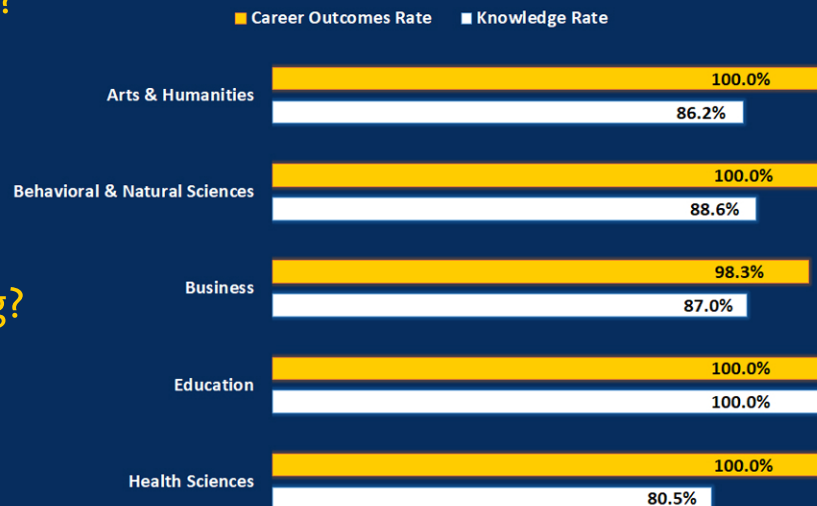

Career & Experiential Education Center
5701 Delhi Road
Cincinnati, OH 45233

Career.Center@msj.edu
(513) 244-4888
www.msj.edu

Career Outcomes Rate: **99.6%**

Knowledge Rate

230 out of 266 of our students responded to the survey for a Knowledge Rate of 86.5%.

Career Outcomes Rate

The Career Outcomes Rate is the percentage of students reporting full time employment (68.7%) plus part time employment (13.9%) plus further study (15.7%) plus voluntary service (0.87%) plus military service (0.44%) plus graduates who are not seeking next steps at this time (0.44%).

Where are our grads working?

Cincinnati Children's Hospital
TriHealth
Bon Secours Mercy Health
Mount St. Joseph University
St. Elizabeth Healthcare Network

Where are our grads studying?

Mount St. Joseph University
University of Cincinnati
Miami University (OH)
Kettering College
Xavier University
Utah State University
University of St. Thomas
University of Dayton
Galen College of Nursing

Knowledge & Career Outcomes Rate

Bachelor's Degrees

Mount St. Joseph University
2019 Graduate Employment Survey